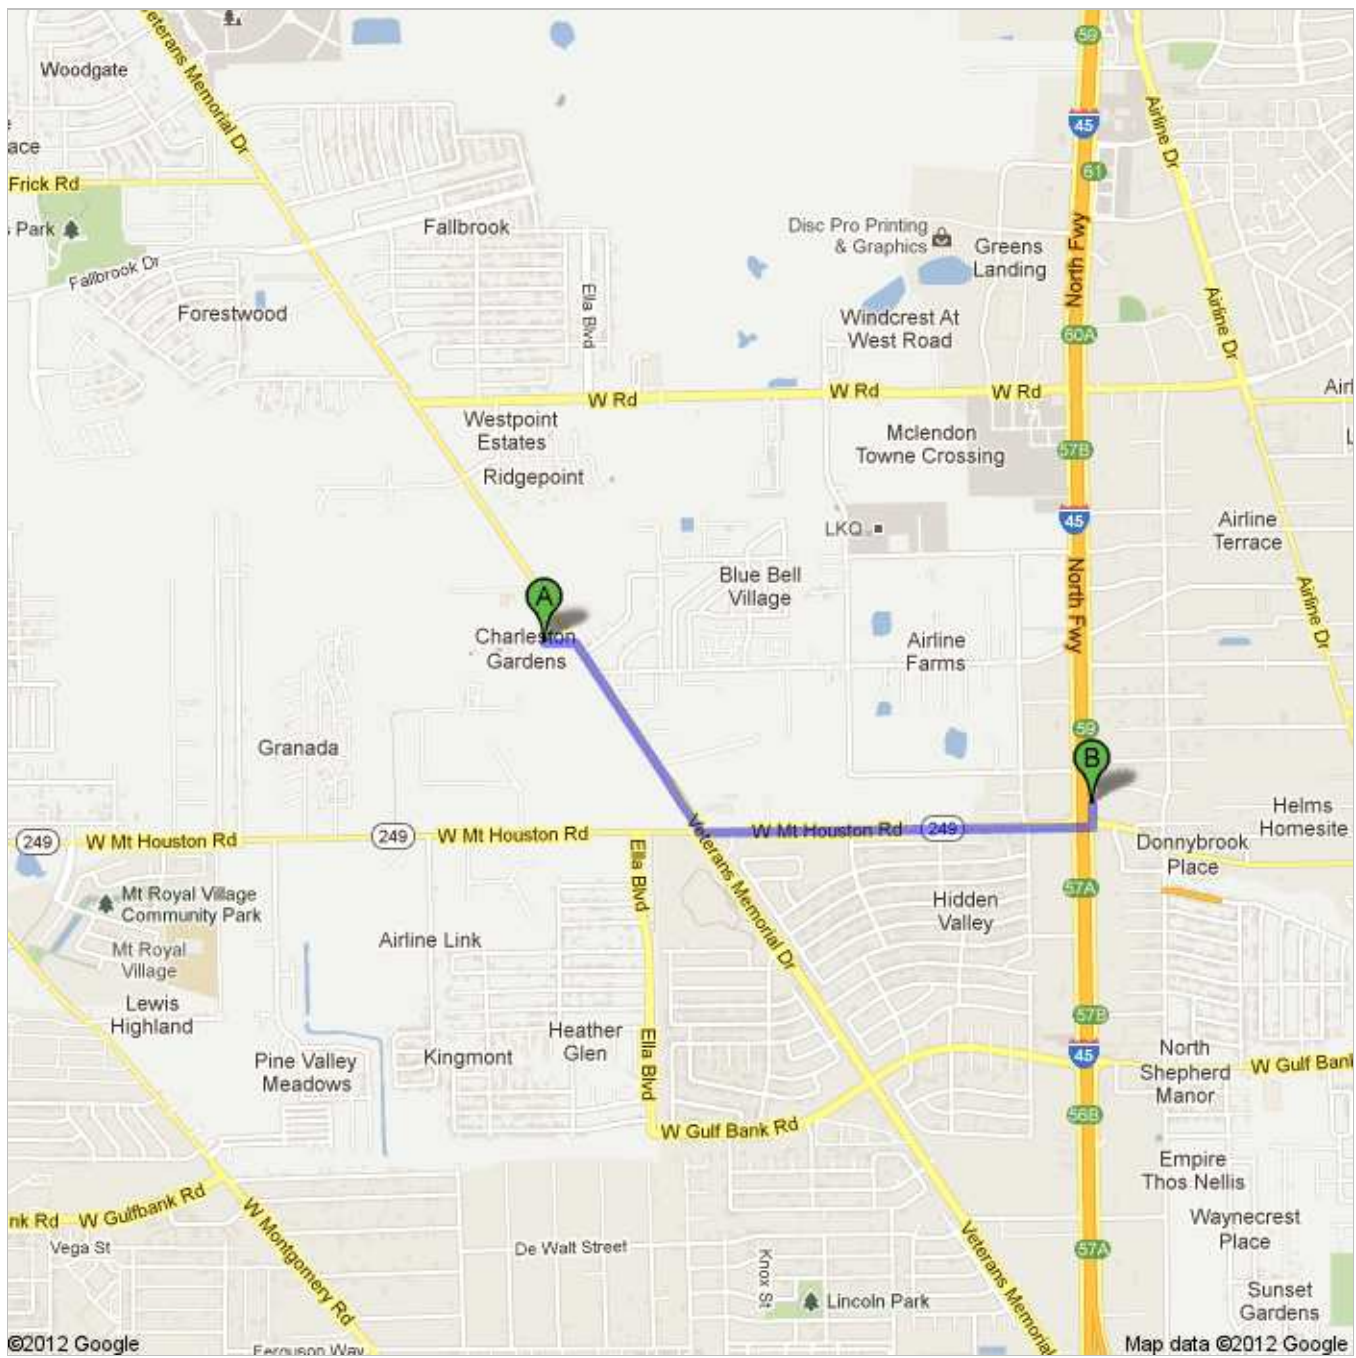

Directions to 9410 North Freeway, Houston, TX, 77037, us

I-45 Frontage Rd

1.8 mi – about 5 mins

 **Unknown road**

-
1. Head **east** toward **Veterans Memorial Dr** go 436 ft
total 436 ft
 -  2. Turn right onto **Veterans Memorial Dr** go 0.6 mi
total 0.7 mi
About 1 min
 -  3. Turn left onto **W Mt Houston Rd** go 1.0 mi
total 1.7 mi
About 2 mins
 -  4. Turn left onto **I-45 Frontage Rd** go 312 ft
total 1.8 mi
Destination will be on the right
About 1 min

 **9410 North Freeway, Houston, TX, 77037, us**
I-45 Frontage Rd

These directions are for planning purposes only. You may find that construction projects, traffic, weather, or other events may cause conditions to differ from the map results, and you should plan your route accordingly. You must obey all signs or notices regarding your route.

Map data ©2012 Google

Directions weren't right? Please find your route on maps.google.com and click "Report a problem" at the bottom left.